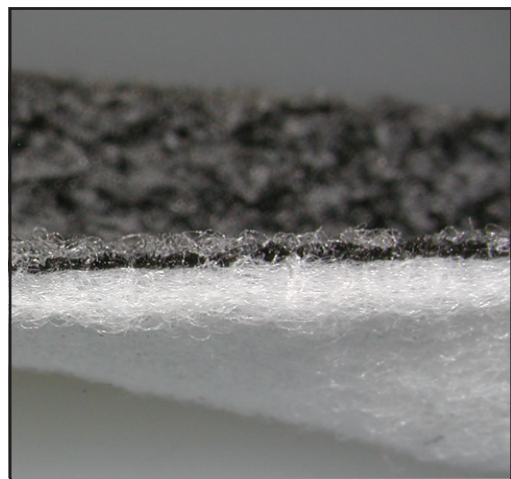

warranty

n/a

edmonton
vancouver
toronto

edgewoodgroup.ca

CALL FOR DETAILS OR TO REQUEST A SAMPLE

1.800.668.1776

P 780.466.2084 • F 780.468.9104
E inquiries@edgewoodgroup.ca