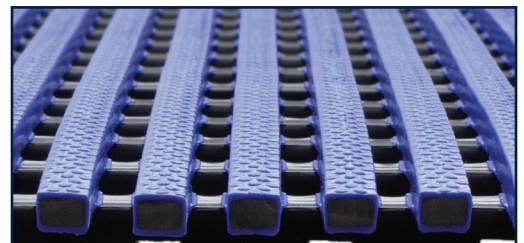

PLASTI-GRIP 4D

WET AREA MATTING

EASY CLEANING MULTI-DIRECTIONAL RECYCLED CORE MAT

PLASTI-GRIP 4D is an excellent anti-microbial, slip-resistant anti-fatigue wet area mat. Featuring a recycled core and four-way drainage system, this mat is impervious to bacteria and resistant to most chemicals.

PERFECT FOR

SHOWERS
POOL AREAS
LABORATORIES
FOOD PROCESSING FACILITIES

WIDTHS

2 ft. roll/cut
3 ft. roll/cut
4 ft. roll/cut

LENGTHS

33 ft. +/-

Roll lengths +/- 10 m (33 ft.)

CONSTRUCTION

Extruded PVC Rolls

FACE STYLE

Embossed

BORDERS

Add on

TOTAL WEIGHT

21.6 oz./sq.ft.

THICKNESS

1/2 in.

APPLICATION

Wet or Dry / Med. to Heavy

WARRANTY

1 year

Vancouver
Edmonton
Toronto
edgewoodgroup.ca

CALL FOR DETAILS OR TO REQUEST A SAMPLE

1.800.668.1776

P 780.466.2084 • F 780.468.9104
E inquiries@edgewoodgroup.ca

June 16, 2016