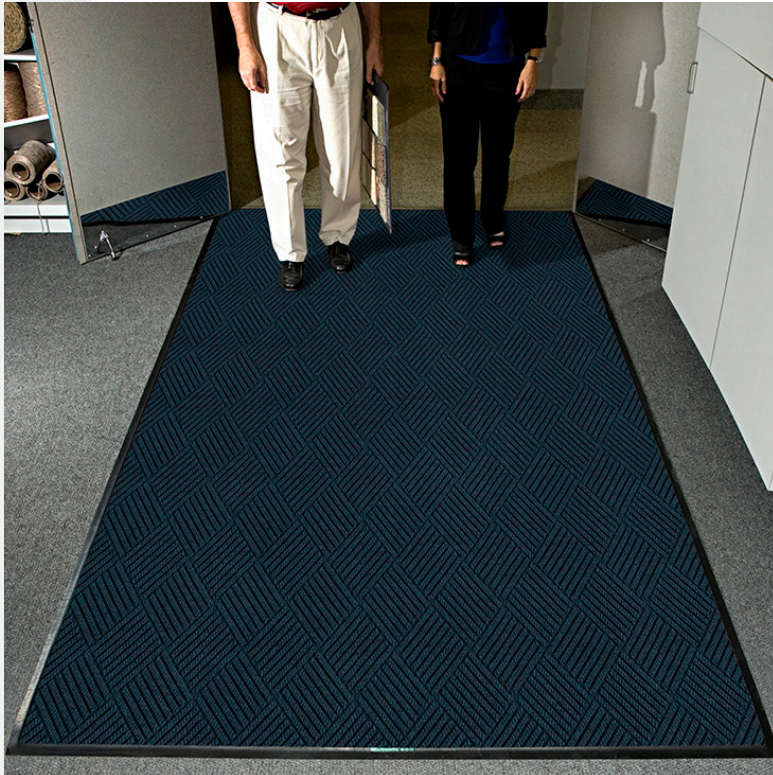

WaterHog® Max Diamond Mats

Scraper/Wiper Mats • Indoor/Outdoor

Classic Rubber Border

Fashion Fabric Border