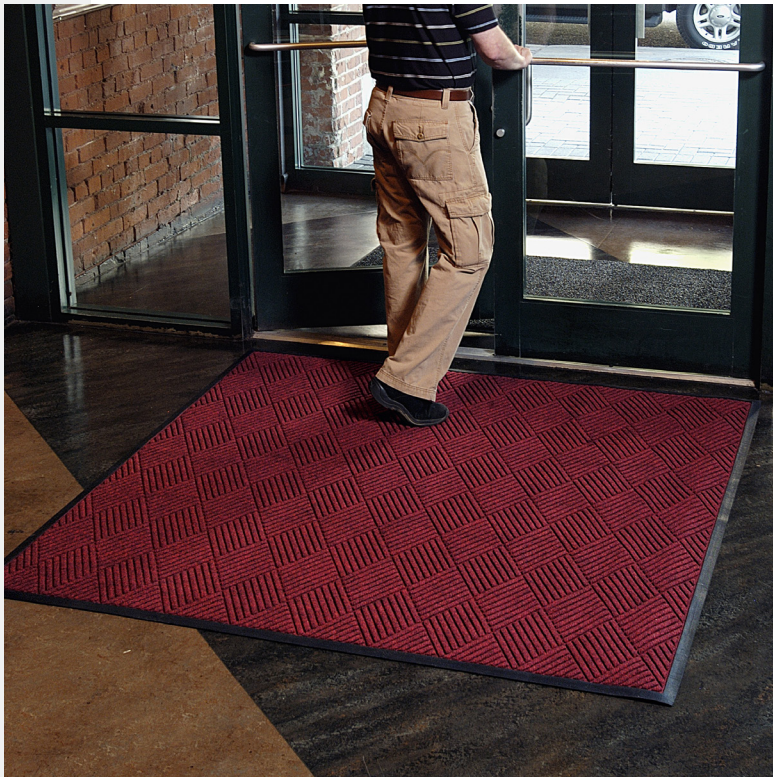

WaterHog® Diamond Mats

Scraper/Wiper Mats • Indoor/Outdoor

Classic Rubber Border