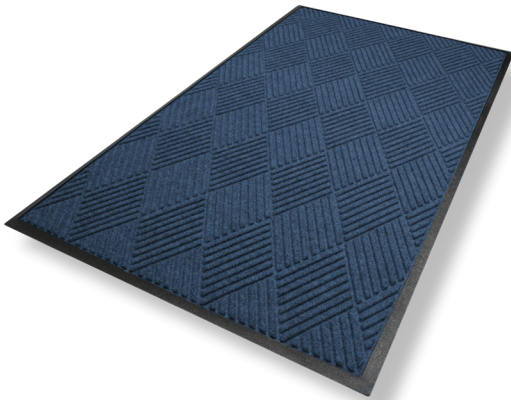

# WaterHog® Diamond Mats

## Scraper/Wiper Mats • Indoor/Outdoor

WaterHog Diamond mats are durable, stain-resistant mats with a unique bi-level design that traps dirt and moisture, keeping your floors clean, dry, and safe. Rather than the traditional WaterHog “waffle” pattern, these mats feature an attractive diamond pattern.

- **Clean & Dry** – Bi-level surface effectively scrapes dirt and moisture from shoes, trapping it beneath shoe level to prevent tracking; water dam border holds moisture keeping it off your floors (WaterHog mats can hold up to 1.5 gallons of water per square yard)
- **Durable** – Reinforced rubber nubs prevent pile from crushing and extend the performance life of the mat
- **Fade & Stain Resistant** – Solution-dyed PET fabric (24 ounces per square yard) is resistant to staining, dries quickly, and will not fade or rot
- **Safe** – Beveled edges provide a safe transition from floor to mat; certified high-traction by the National Floor Safety Institute (NFSI)
- **Eco-Friendly** – SBR rubber backing contains 20% post-consumer recycled rubber from car tires; PET surface is made from at least 90% recycled content reclaimed from plastic
- Available in 12 colors with choice of classic rubber border or fashion fabric border
- Feature 78-mil SBR rubber with universal cleated backing or smooth backing

Medium Grey

Navy

Red/Black

Solid Red\*

\*This color is available in 3' and 4' widths only.

Colors may vary due to inconsistencies of various display monitors or printers (if you're viewing a printed version of this document). Color images are intended to be used as a guide only.