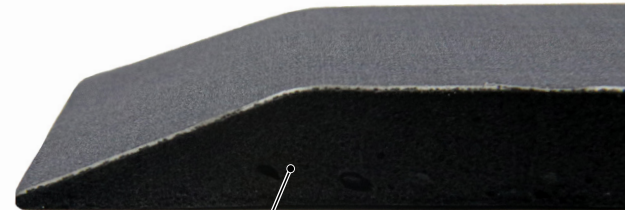

5/8" thick polyurethane
foam cushion