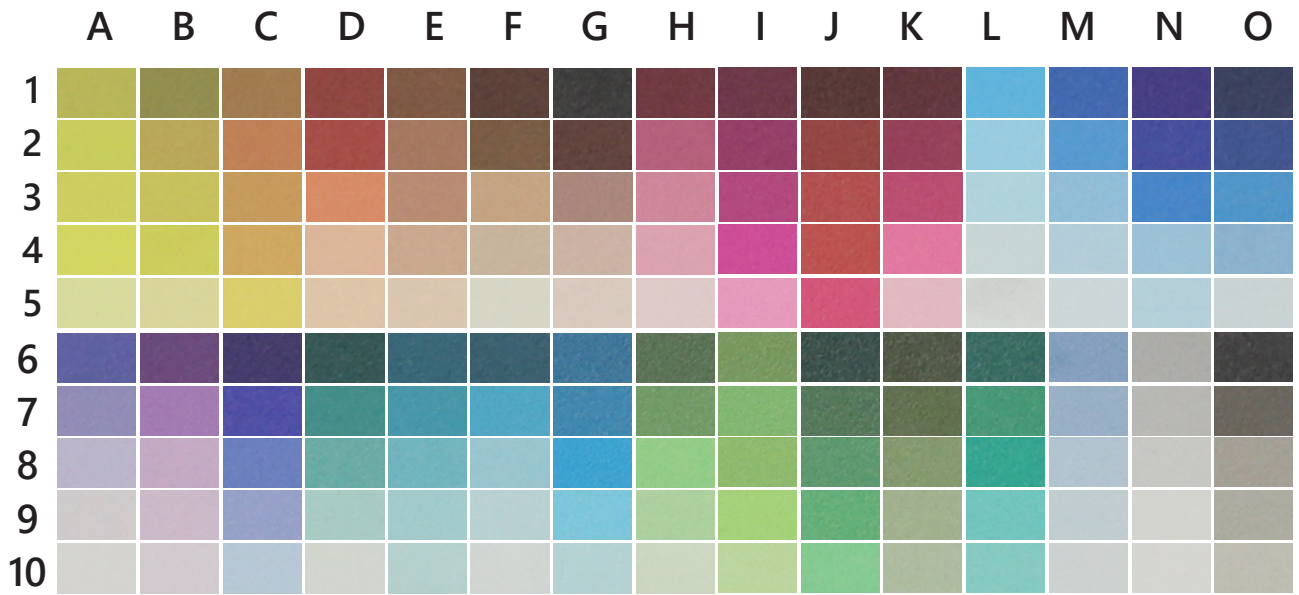

TuffComfort® Impressions

Logo • Anti-Fatigue Mats • Indoor

Colors may vary due to inconsistencies of various display monitors.
Screen images are intended to be used as a guide only.

Product No. 5232

Size (ft.)	Size (in.)	Max. Imprint Area	Product Weight
2' x 3'	22" x 32"	22" x 32"	2.3 lbs
2' x 6'	22" x 72"	22" x 72"	5.5 lbs

Note: Mat sizes are approximate. Tolerable manufacturing size variance is up to 3%.