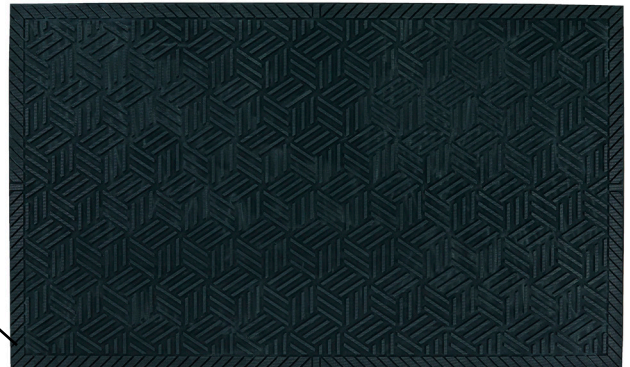

EMERGENCY PHONE
706-695-0444

SuperScrape Plus[®] Mats

Scraper Mats • Outdoor

SuperScrape Plus mats feature a multi-directional molded tread pattern that effectively scrapes tough dirt and grime from shoes. The unique drainable borders help filter water off the mat, making it ideal for use outside as a scraper mat or as a slip-resistant mat in wet areas.

- **Clean** – Multi-directional surface cleats effectively remove and trap dirt and sand below shoe level to prevent tracking; drainable borders filter water off mat
- **Safe** – Slip-resistant even in wet environments; certified high-traction by the National Floor Safety Institute (NFSI)
- **Durable** – Grease/oil proof and chemical resistant
- **Easy to Clean** – Lightweight flexible design ensures easy handling and cleaning (shake off soil and hose off); can be commercially laundered or autoclave sterilized

Drainable borders
filter water off the mat while
multi-directional surface cleats
remove and trap dirt and sand below
shoe level to minimize tracking

SuperScrape Plus[®] Mats

Scraper Mats • Outdoor

Product No. 5558