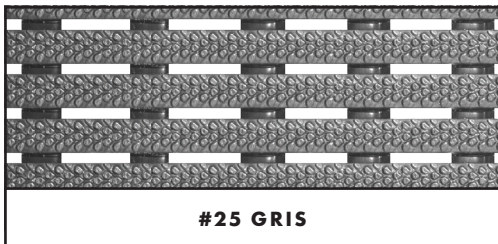

rouleau debris trap™

construction

Grille de vinyle

contenu recyclé

50 %

ÉCHANTILLONS

edmonton
vancouver
toronto
edgewoodgroup.ca

POUR DEMANDEZ DES DÉTAILS OU UN
ÉCHANTILLON, APPELÉZ AU

1.800.668.1776

T 780.466.2084 • F 780.468.9104
C inquiries@edgewoodgroup.ca