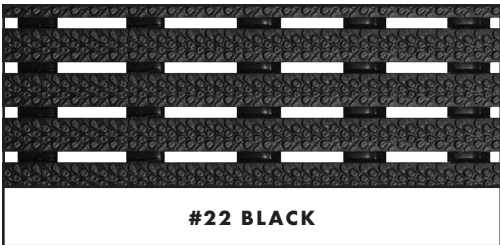

debris trap™ roll

construction

Vinyl grid

recycled content

50%

SWATCHES

edmonton
vancouver
toronto
edgewoodgroup.ca

CALL FOR DETAILS OR TO REQUEST A SAMPLE

1.800.668.1776

P 780.466.2084 • F 780.468.9104
E inquiries@edgewoodgroup.ca