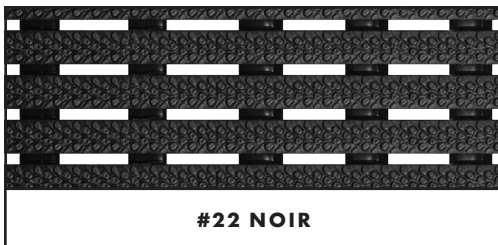

rouleau debris trap™

construction

Grille de vinyle

contenu recyclé

50 %

ÉCHANTILLONS

edmonton
vancouver
toronto
edgewoodgroup.ca

POUR DEMANDEZ DES DÉTAILS OU UN
ÉCHANTILLON, APPELÉZ AU

1.800.668.1776

T 780.466.2084 • F 780.468.9104
C inquiries@edgewoodgroup.ca